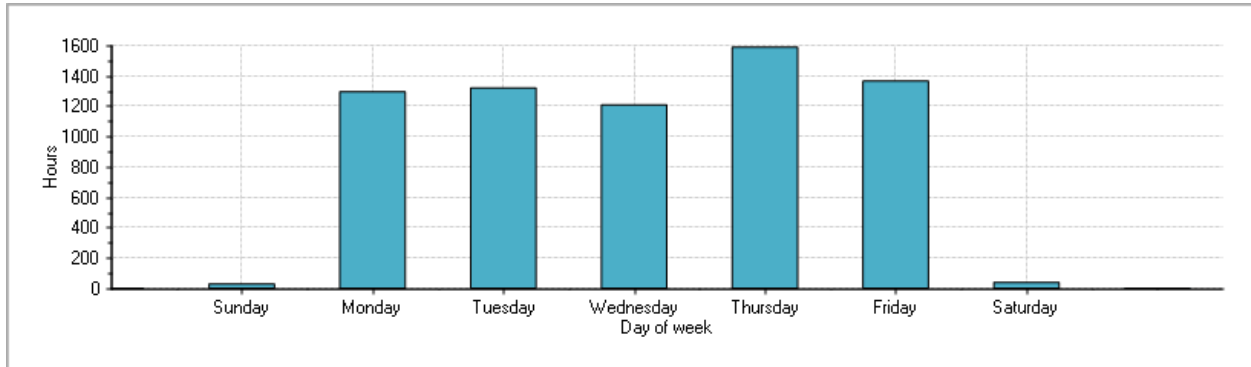

Weekly Activity

[7/1/2009 12:00:00 AM - 7/31/2009 11:59:59 PM]

Generated on: 8/6/2009 1:40:16 PM

Day	Time Spent
Sunday	30h 05m
Monday	1295h 34m
Tuesday	1320h 28m
Wednesday	1208h 14m
Thursday	1588h 37m
Friday	1365h 47m
Saturday	40h 05m