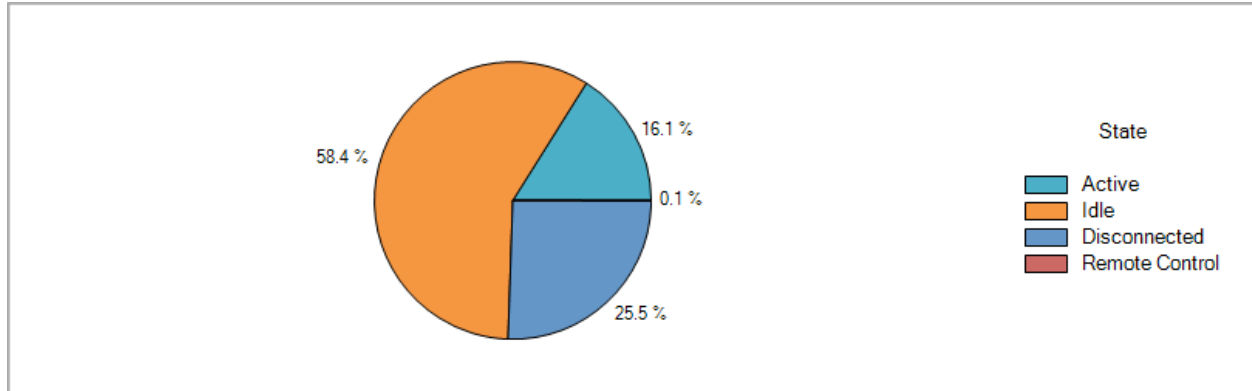

UsersSummary

[7/1/2009 12:00:00 AM - 7/31/2009 11:59:59 PM]

Generated on: 8/6/2009 11:04:19 AM

User	Times logged in	Time on system	Active	Idle	Disconnected	Remote Control
Michelle Cruz	192	571h 02m	75h 45m	339h 59m	153h 37m	01h 42m
Stephen Hernandez	3	03h 48m	00h 19m	00h 29m	03h 00m	00h 00m
Mery Bush	17	36h 46m	02h 35m	25h 19m	08h 52m	00h 00m
Anna Armstrong	132	125h 58m	28h 41m	82h 43m	14h 34m	00h 00m
Marvin Dixon	591	274h 30m	62h 14m	142h 10m	69h 59m	00h 07m
Frances Barnes	13	51h 43m	04h 55m	31h 59m	14h 49m	00h 00m
Oscar Evans	302	241h 28m	81h 28m	94h 07m	65h 38m	00h 15m
Jay Bennett	15	55h 57m	08h 05m	33h 24m	14h 28m	00h 00m
Emilio Flores	27	81h 01m	05h 48m	51h 35m	23h 37m	00h 01m
James Briggs	16	56h 38m	04h 56m	36h 23m	15h 19m	00h 00m
Ramona George	70	114h 38m	29h 51m	41h 51m	42h 56m	00h 00m
Teresa Guzman	5	06h 12m	00h 56m	02h 14m	03h 01m	00h 00m
Michael Douglas	30	117h 41m	46h 52m	38h 38m	32h 10m	00h 00m
Kyle Gonzales	84	40h 02m	04h 29m	17h 22m	18h 10m	00h 00m
Margaret Bautista	11	57h 53m	21h 35m	24h 32m	11h 46m	00h 00m
Sandra Ferguson	218	203h 17m	84h 32m	65h 04m	53h 34m	00h 08m
Kim Casamayor	37	70h 13m	12h 53m	28h 52m	28h 28m	00h 00m
Ronald Berto	18	58h 06m	07h 46m	35h 34m	14h 46m	00h 00m
Bridget Greene	244	58h 55m	07h 13m	26h 40m	25h 02m	00h 00m
Gregory Coleman	52	62h 17m	19h 31m	25h 58m	16h 49m	00h 00m
John Harrison	15	11h 14m	01h 25m	02h 30m	07h 20m	00h 00m
Gustavo Alexander	400	1755h 28m	15h 39m	1455h 01m	284h 47m	00h 00m
Sean Curtis	307	410h 37m	104h 48m	244h 32m	61h 16m	00h 00m
Phillip Hill	112	57h 11m	14h 59m	21h 29m	20h 43m	00h 00m
Humberto Austin	69	124h 58m	06h 01m	49h 04m	69h 52m	00h 00m
Milton Castillo	138	202h 36m	41h 51m	108h 53m	51h 04m	00h 48m
Chris Griffin	1	00h 35m	00h 04m	00h 31m	00h 00m	00h 00m
J. Phillip Cooper	118	99h 15m	20h 09m	51h 10m	27h 56m	00h 00m
Maxwell Ford	24	108h 51m	23h 41m	54h 05m	31h 05m	00h 00m
Dave Hayes	1	00h 19m	00h 03m	00h 16m	00h 00m	00h 00m
Catherine Allen	24	80h 34m	22h 11m	44h 45m	13h 38m	00h 00m
Phyllis Davis	68	220h 19m	54h 44m	115h 31m	47h 23m	02h 41m
Sabria Gibson	195	179h 52m	61h 57m	80h 16m	37h 38m	00h 00m
Robert Bryant	24	54h 60m	12h 42m	33h 17m	09h 01m	00h 00m
Pilar Banks	213	320h 46m	45h 20m	149h 38m	125h 49m	00h 00m
Lili Byrd	15	48h 55m	06h 35m	26h 35m	15h 44m	00h 00m
Selena Fernandez	262	244h 23m	56h 45m	100h 17m	87h 21m	00h 00m
Mae Garcia	6	09h 18m	02h 21m	06h 57m	00h 00m	00h 00m
Samuel Black	21	161h 44m	16h 47m	21h 08m	123h 49m	00h 00m
François Burton	40	76h 47m	13h 14m	41h 16m	22h 17m	00h 00m