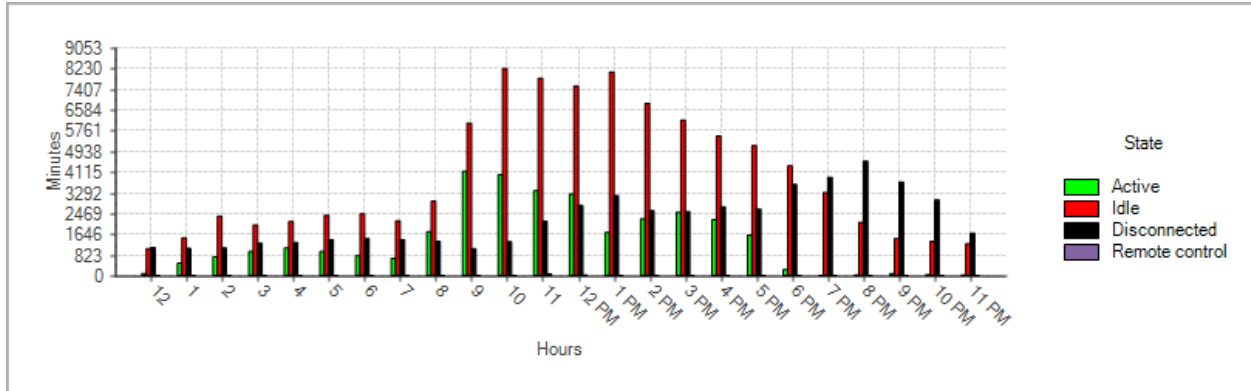

UserProcessSummary

[7/1/2009 12:00:00 AM - 7/8/2009 12:00:00 AM]

Generated on: 8/6/2009 11:55:18 AM

Application Name	Number of instances	Time spent	Avg. time spent	Avg. time spent (active)	Avg. time spent (idle)
Citrix Program Neighborhood	5262	994h 19m	00h 23m	00h 05m	00h 19m
Firefox	55	05h 35m	00h 12m	00h 06m	00h 06m
Internet Explorer	6275	764h 47m	00h 15m	00h 05m	00h 10m
Microsoft Management Console	232	125h 47m	01h 04m	00h 03m	01h 01m
Microsoft Office Excel	1292	130h 53m	00h 12m	00h 06m	00h 06m
Microsoft Office Outlook	8100	1049h 04	00h 16m	00h 05m	00h 11m
Microsoft Office PowerPoint	39	02h 13m	00h 06m	00h 04m	00h 03m
Microsoft Office Visio	7	01h 13m	00h 23m	00h 05m	00h 18m
Microsoft Office Word	8066	1047h 46	00h 16m	00h 05m	00h 11m
Notepad	574	59h 58m	00h 13m	00h 05m	00h 08m
Remote Desktop Connection	76	08h 26m	00h 13m	00h 07m	00h 07m
Total Commander	19	04h 22m	00h 29m	00h 03m	00h 26m
TSL Analytics	2	03h 14m	01h 37m	00h 00m	01h 37m
Windows TaskManager	110	56h 28m	01h 06m	00h 03m	01h 03m
Windows Update Automatic Updates	88	137h 07m	03h 07m	00h 02m	03h 05m
WinRAR	92	08h 31m	00h 11m	00h 05m	00h 06m