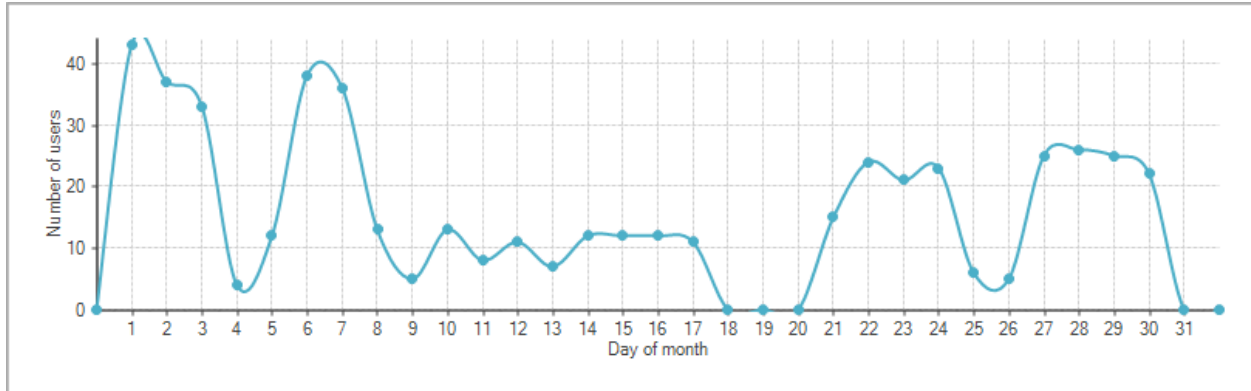

NumberOfUsers [July of 2009]

Generated on: 8/6/2009 11:04:44 AM

| Date | Number of Users |
|-----------|-----------------|
| 7/1/2009 | 43 |
| 7/2/2009 | 37 |
| 7/3/2009 | 33 |
| 7/4/2009 | 4 |
| 7/5/2009 | 12 |
| 7/6/2009 | 38 |
| 7/7/2009 | 36 |
| 7/8/2009 | 13 |
| 7/9/2009 | 5 |
| 7/10/2009 | 13 |
| 7/11/2009 | 8 |
| 7/12/2009 | 11 |
| 7/13/2009 | 7 |
| 7/14/2009 | 12 |
| 7/15/2009 | 12 |
| 7/16/2009 | 12 |
| 7/17/2009 | 11 |
| 7/18/2009 | 0 |
| 7/19/2009 | 0 |
| 7/20/2009 | 0 |
| 7/21/2009 | 15 |
| 7/22/2009 | 24 |
| 7/23/2009 | 21 |
| 7/24/2009 | 23 |
| 7/25/2009 | 6 |
| 7/26/2009 | 5 |
| 7/27/2009 | 25 |
| 7/28/2009 | 26 |
| 7/29/2009 | 25 |
| 7/30/2009 | 22 |
| 7/31/2009 | 0 |