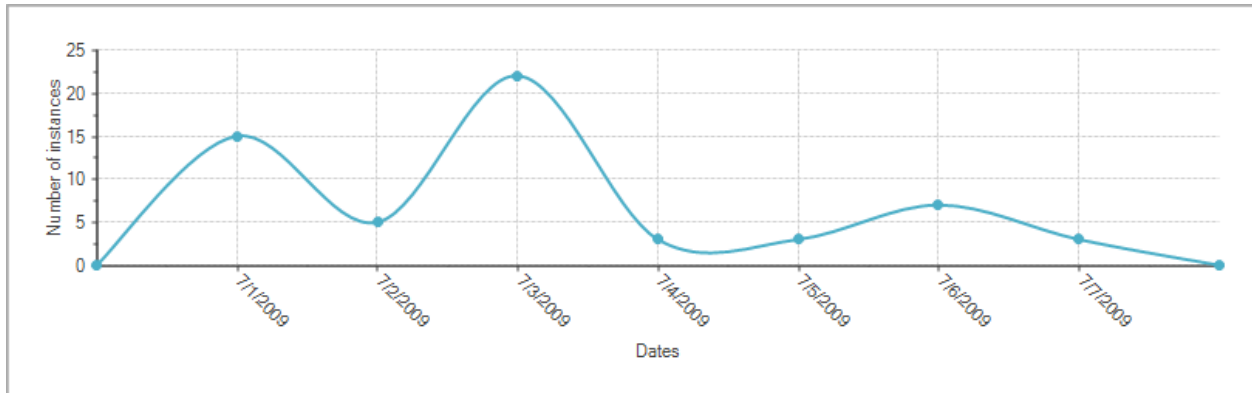

NumberOfProcessInstances

[7/1/2009 12:00:00 AM - 7/8/2009 12:00:00 AM]

Generated on: 8/6/2009 2:24:17 PM

User: Gustavo Alexander

Process: Citrix Program Neighborhood

Date	Total
7/1/2009 12:00:00 AM	15
7/2/2009 12:00:00 AM	5
7/3/2009 12:00:00 AM	22
7/4/2009 12:00:00 AM	3
7/5/2009 12:00:00 AM	3
7/6/2009 12:00:00 AM	7
7/7/2009 12:00:00 AM	3