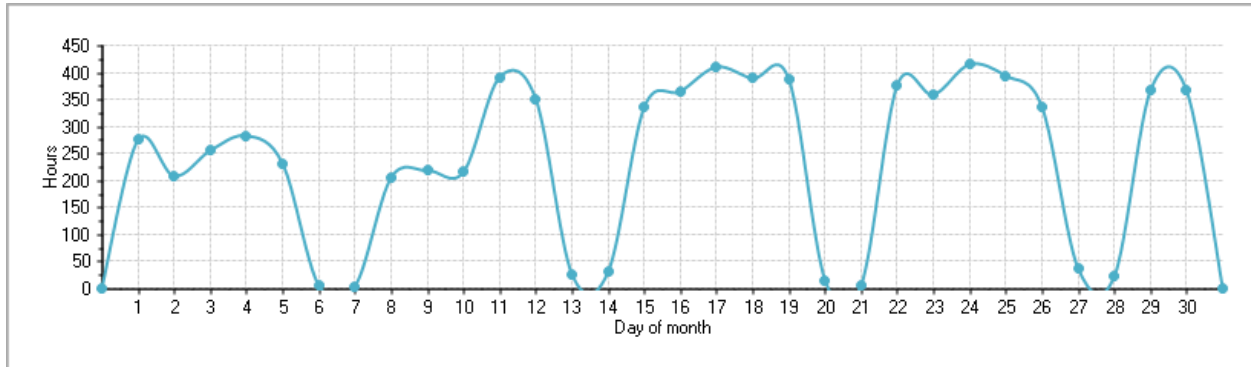

Monthly Activity

[June of 2009]

Generated on: 8/6/2009 1:40:57 PM

Date	Time Spent
6/1/2009	275h 09m
6/2/2009	207h 59m
6/3/2009	255h 33m
6/4/2009	283h 11m
6/5/2009	230h 58m
6/6/2009	05h 33m
6/7/2009	04h 07m
6/8/2009	205h 08m
6/9/2009	218h 33m
6/10/2009	215h 32m
6/11/2009	391h 07m
6/12/2009	351h 05m
6/13/2009	26h 51m
6/14/2009	30h 36m
6/15/2009	335h 43m
6/16/2009	365h 02m
6/17/2009	410h 22m
6/18/2009	388h 58m
6/19/2009	387h 12m
6/20/2009	15h 32m
6/21/2009	05h 52m
6/22/2009	376h 44m
6/23/2009	358h 50m
6/24/2009	414h 59m
6/25/2009	393h 49m
6/26/2009	336h 13m
6/27/2009	37h 24m
6/28/2009	22h 10m
6/29/2009	366h 20m
6/30/2009	366h 14m