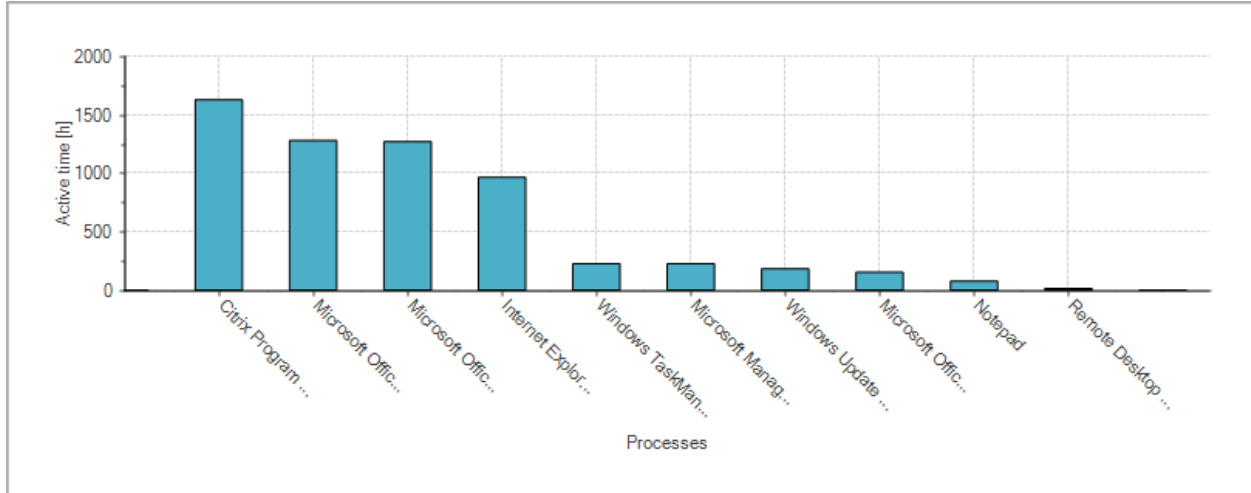

FavoriteApplicationsByUser

[7/1/2009 12:00:00 AM - 7/8/2009 12:00:00 AM]

Generated on: 8/6/2009 11:54:51 AM

Application Name	Time Spent
Citrix Program Neighborhood	1626h 51m
Microsoft Office Word	1280h 14m
Microsoft Office Outlook	1268h 50m
Internet Explorer	964h 10m
Windows TaskManager	226h 36m
Microsoft Management Console	225h 20m
Windows Update Automatic Updates	183h 07m
Microsoft Office Excel	152h 60m
Notepad	76h 36m
Remote Desktop Connection	14h 25m
WinRAR	08h 31m
Firefox	05h 48m
Total Commander	04h 43m
TSL Analytics	04h 24m
Microsoft Office PowerPoint	03h 14m
Microsoft Office Visio	01h 27m