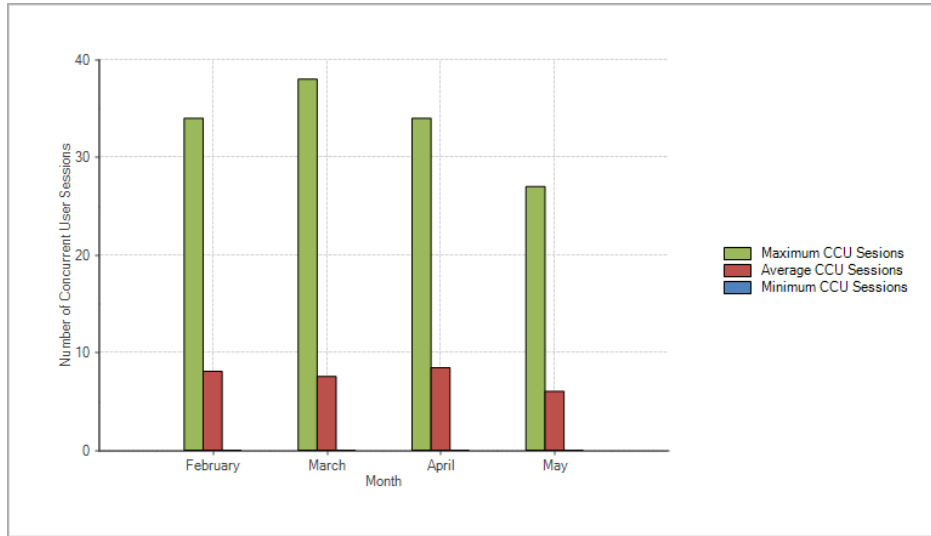

Concurrent Users per Month

[2/3/2009 12:00:00 AM - 5/3/2009 12:00:00 AM]

Generated on: 1/3/2010 10:38:38 PM

Month	Maximum CCU Sessions	Average CCU Sessions	
February	34	8.09	(click for details)
March	38	7.56	(click for details)
April	34	8.46	(click for details)
May	27	6.05	(click for details)