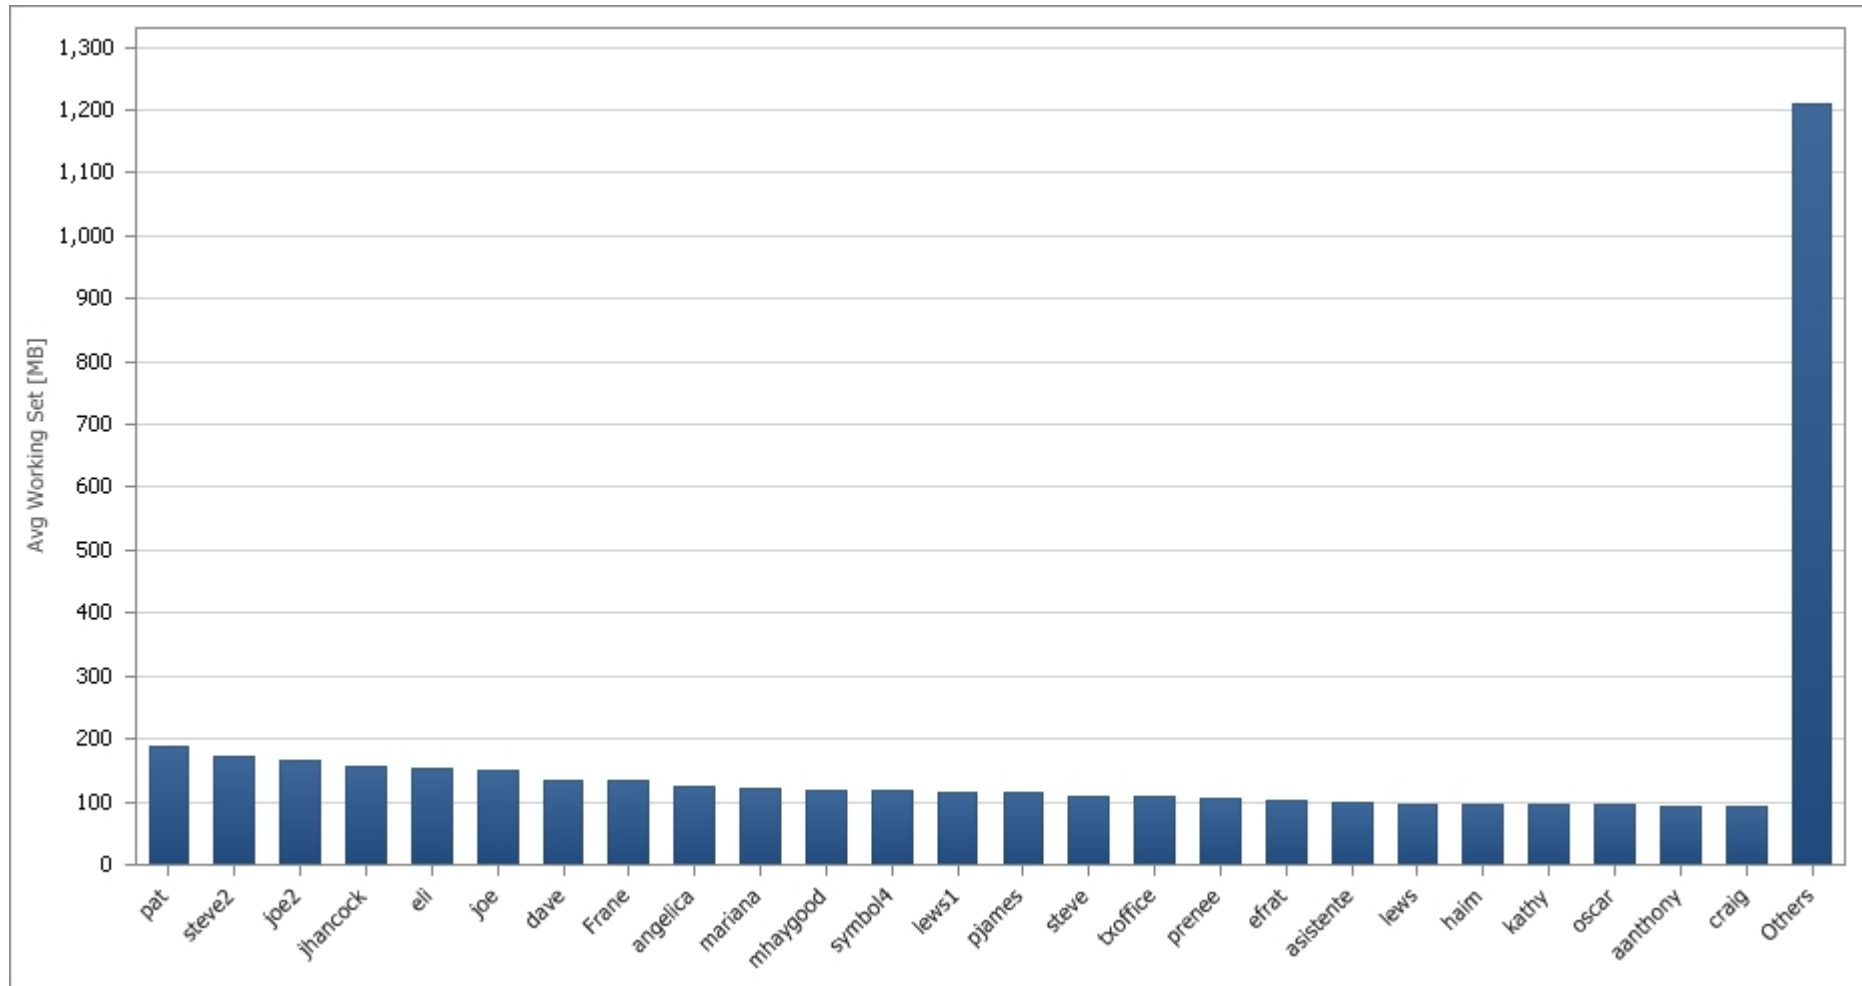

## Overall Working Set Performance by User

[11/10/2010 12:00:00 AM - 11/24/2010 11:59:59 PM]

User	Avg Working Set (MB)	Max Working Set (MB)	Min Working Set (MB)
pat	186.99	333.55	21.54
steve2	173.05	323.37	52.67
joe2	164.39	268.46	65.11
jhancock	155.94	222.97	87.41
eli	153.5	224.29	64.96
joe	148.62	198.99	21.13
dave	135.11	300.17	56.42
Frane	133.28	378.97	17.17
angelica	124.72	182.5	20.92
mariana	119.39	277.73	20.95
mhaygood	117.98	158.35	58.97
symbol4	116.43	257.32	63.14
lews1	116.03	213.53	51.95
pjames	114.02	258.77	45.45
steve	108.4	144.98	48.84
txoffice	107.92	158.44	86.57
prenee	105.23	188.22	21.67
efrat	102.05	123.3	45.86
asistente	99.59	139.96	58.03
lews	95.39	158.19	21.76
haim	95.2	181.51	21.29
kathy	94.99	158.07	48.96
oscar	94.71	136.2	63.1
aanthony	93.11	146.45	22.19
craig	92.28	124.23	69.98
doron	90.11	139.14	21.82
sshipping2	89.78	199.37	46.67
tal	86.95	92.02	76.22
john	85.75	87.82	80.84
jmoss	84.59	139.21	21.93
aup	83.51	83.51	83.51
receiving3	83.51	181.25	45.25
sshipping1	81.11	194	45.29
mharris	81.05	231.71	21.15
copar	78.66	102.59	60.06
tap	76.08	99.73	51.04
receiving1	71.2	162.07	21.11
receiving2	68.73	161.62	47.88

User	Avg Working Set (MB)	Max Working Set (MB)	Min Working Set (MB)
frane2	60.98	81	40.95
autozone	60.67	78.86	47.24
Administrator	26.73	57.66	14.36
Totals:	AVG=103.85	MAX=378.97	MIN=14.36