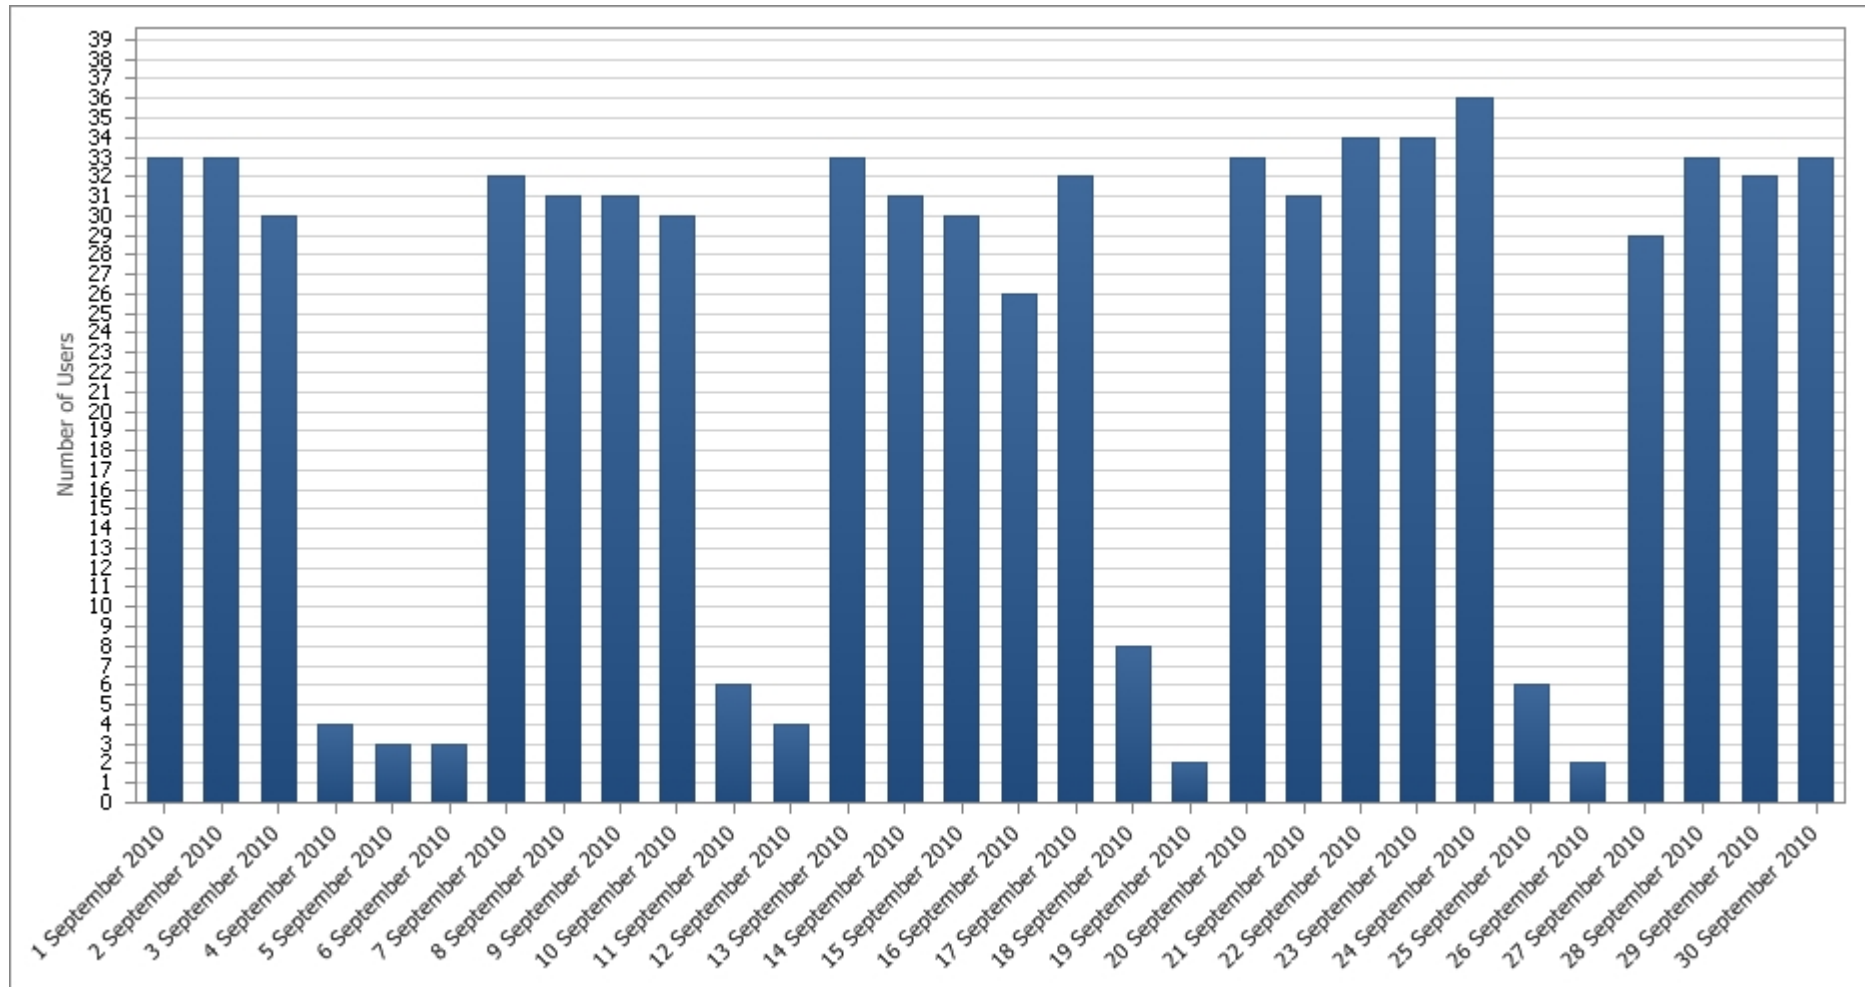

User Count per Day

[9/1/2010 12:00:00 AM - 9/30/2010 11:59:59 PM]

Fullname
Date: 9/1/2010 (Number of Users=33)
aanthony
angelica
asistente
aup
autozone
copar
craig
dave
eli
haim
jmoss
joe
lews
lews1
mariana
melissa
mharris
mhaygood
omar
oscar
pat
pjames
prenee
receiving1
receiving2
shipping1
shipping2
steve
steve2
symbol4
tal
tap
txoffice
Date: 9/2/2010 (Number of Users=33)
angelica
asistente
aup
autozone