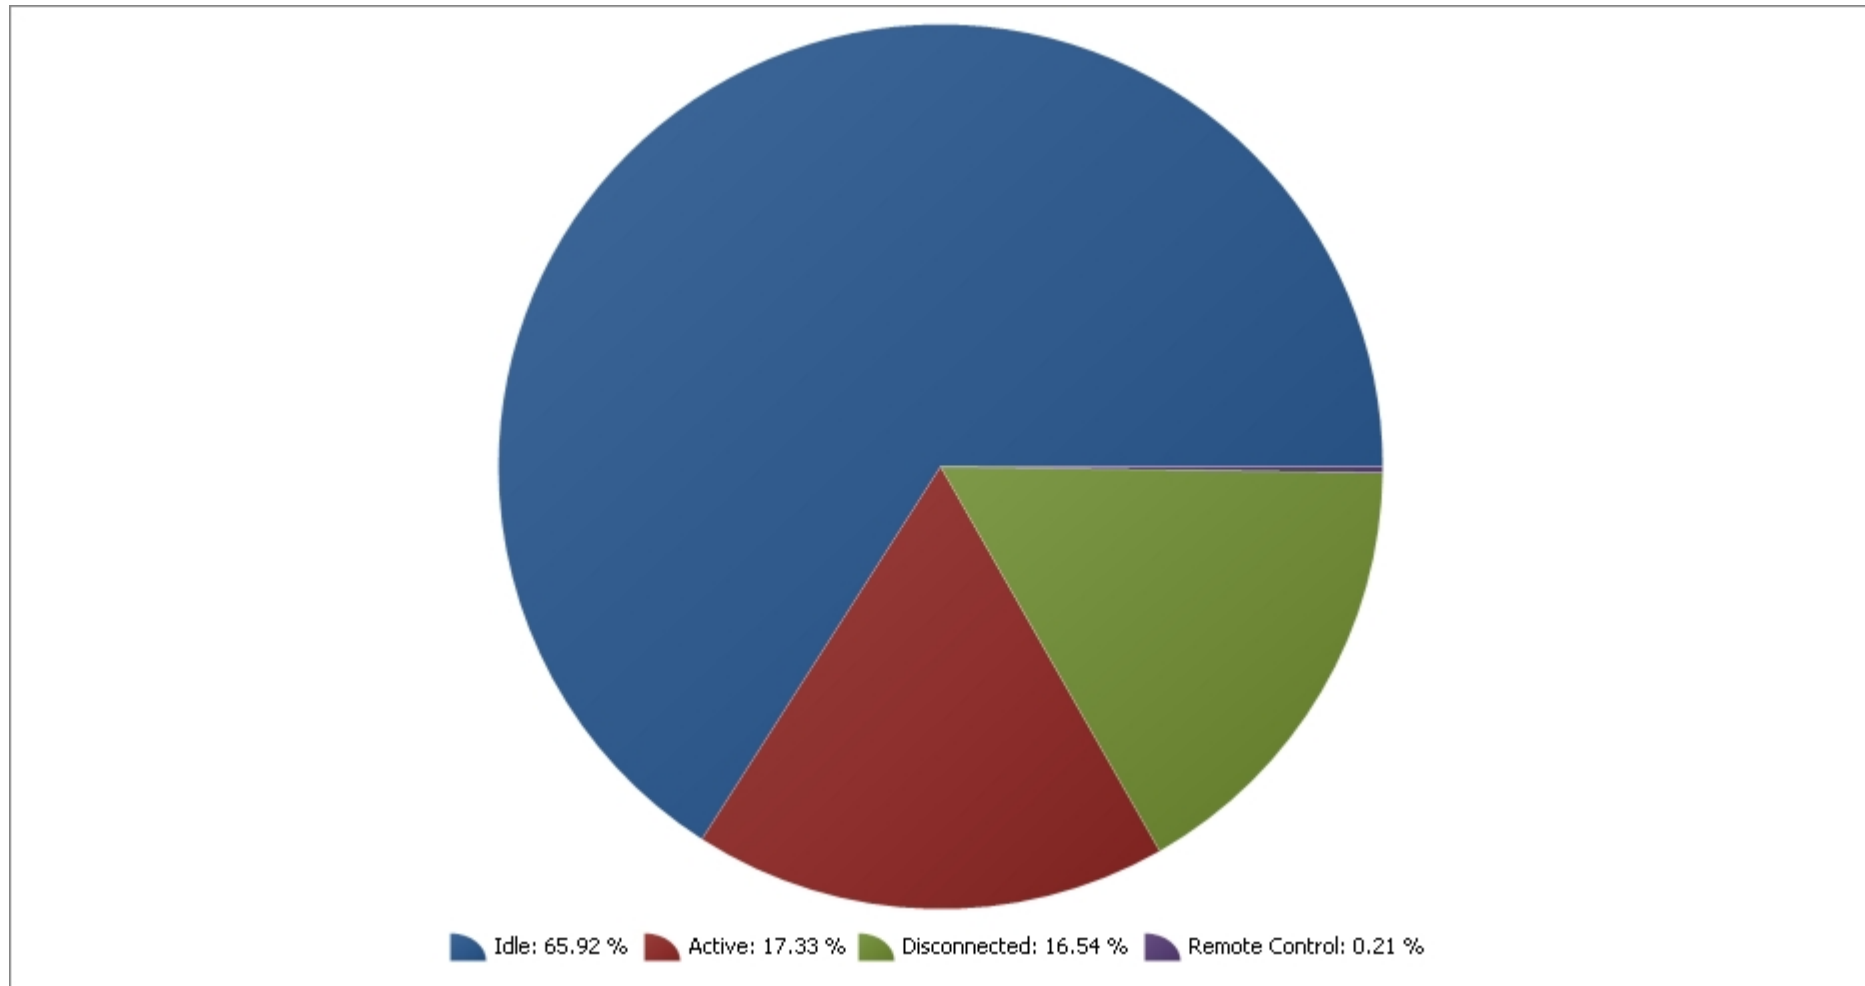

User Activity by State

[9/1/2010 12:00:00 AM - 9/30/2010 11:59:59 PM]

User	Times logged in	Time on system	Active	Idle	Disconnected	Remote Control
pat	101	282h 04m	49h 15m	160h 24m	72h 09m	00h 17m
dave	66	181h 28m	40h 00m	110h 40m	30h 48m	00h 00m
haim	48	256h 58m	78h 50m	144h 28m	33h 40m	00h 00m
mariana	49	212h 59m	64h 34m	111h 31m	36h 50m	00h 03m
lews	299	229h 07m	37h 30m	149h 20m	42h 16m	00h 00m
joe	61	243h 56m	65h 03m	159h 21m	18h 53m	00h 39m
lews1	265	274h 27m	74h 38m	145h 03m	54h 45m	00h 00m
pjames	56	121h 30m	04h 32m	104h 04m	12h 53m	00h 00m
mhaygood	33	67h 44m	01h 05m	56h 39m	10h 00m	00h 00m
Frane	56	165h 35m	17h 48m	107h 37m	39h 01m	01h 09m
efrat	33	91h 30m	16h 55m	72h 33m	02h 02m	00h 00m
john	27	24h 43m	01h 42m	04h 43m	18h 17m	00h 00m
mharris	73	260h 58m	02h 48m	255h 54m	02h 15m	00h 00m
sshopping1	32	150h 41m	06h 49m	143h 52m	00h 00m	00h 00m
steve	82	232h 10m	88h 43m	124h 12m	19h 09m	00h 06m
receiving1	67	183h 28m	10h 40m	129h 44m	43h 04m	00h 00m
tap	50	11h 36m	04h 54m	02h 32m	04h 09m	00h 00m
eli	48	218h 02m	25h 12m	167h 58m	16h 10m	08h 41m
angelica	29	172h 10m	94h 16m	77h 11m	00h 43m	00h 00m
pcustserv2	1	02h 23m	00h 00m	02h 23m	00h 00m	00h 00m
aanthony	31	65h 25m	00h 48m	48h 51m	15h 47m	00h 00m
steve2	73	167h 54m	48h 06m	112h 58m	06h 10m	00h 40m
copar	76	121h 12m	06h 55m	50h 17m	63h 59m	00h 00m
prenee	62	228h 07m	23h 33m	195h 03m	09h 31m	00h 00m
doron	62	110h 57m	14h 55m	63h 45m	32h 17m	00h 00m
txoffice	116	239h 45m	17h 39m	177h 39m	44h 27m	00h 00m
omar	41	43h 55m	03h 04m	04h 22m	36h 29m	00h 00m
jwilliams	18	30h 20m	00h 56m	17h 22m	12h 02m	00h 00m
buck	1	02h 00m	00h 00m	00h 00m	02h 00m	00h 00m
craig	71	74h 55m	08h 04m	10h 38m	56h 12m	00h 00m
aup	9	16h 03m	00h 19m	03h 25m	12h 19m	00h 00m
pcalderon	10	06h 43m	00h 53m	05h 49m	00h 00m	00h 00m
sshopping2	31	86h 27m	05h 46m	66h 54m	13h 46m	00h 00m
jmoos	32	69h 02m	11h 14m	54h 56m	02h 53m	00h 00m
kroberts	2	00h 27m	00h 27m	00h 00m	00h 00m	00h 00m
receiving2	22	153h 27m	18h 42m	134h 45m	00h 00m	00h 00m
ccreel	1	01h 46m	00h 00m	00h 00m	01h 46m	00h 00m
rae	18	33h 36m	00h 23m	15h 14m	18h 00m	00h 00m