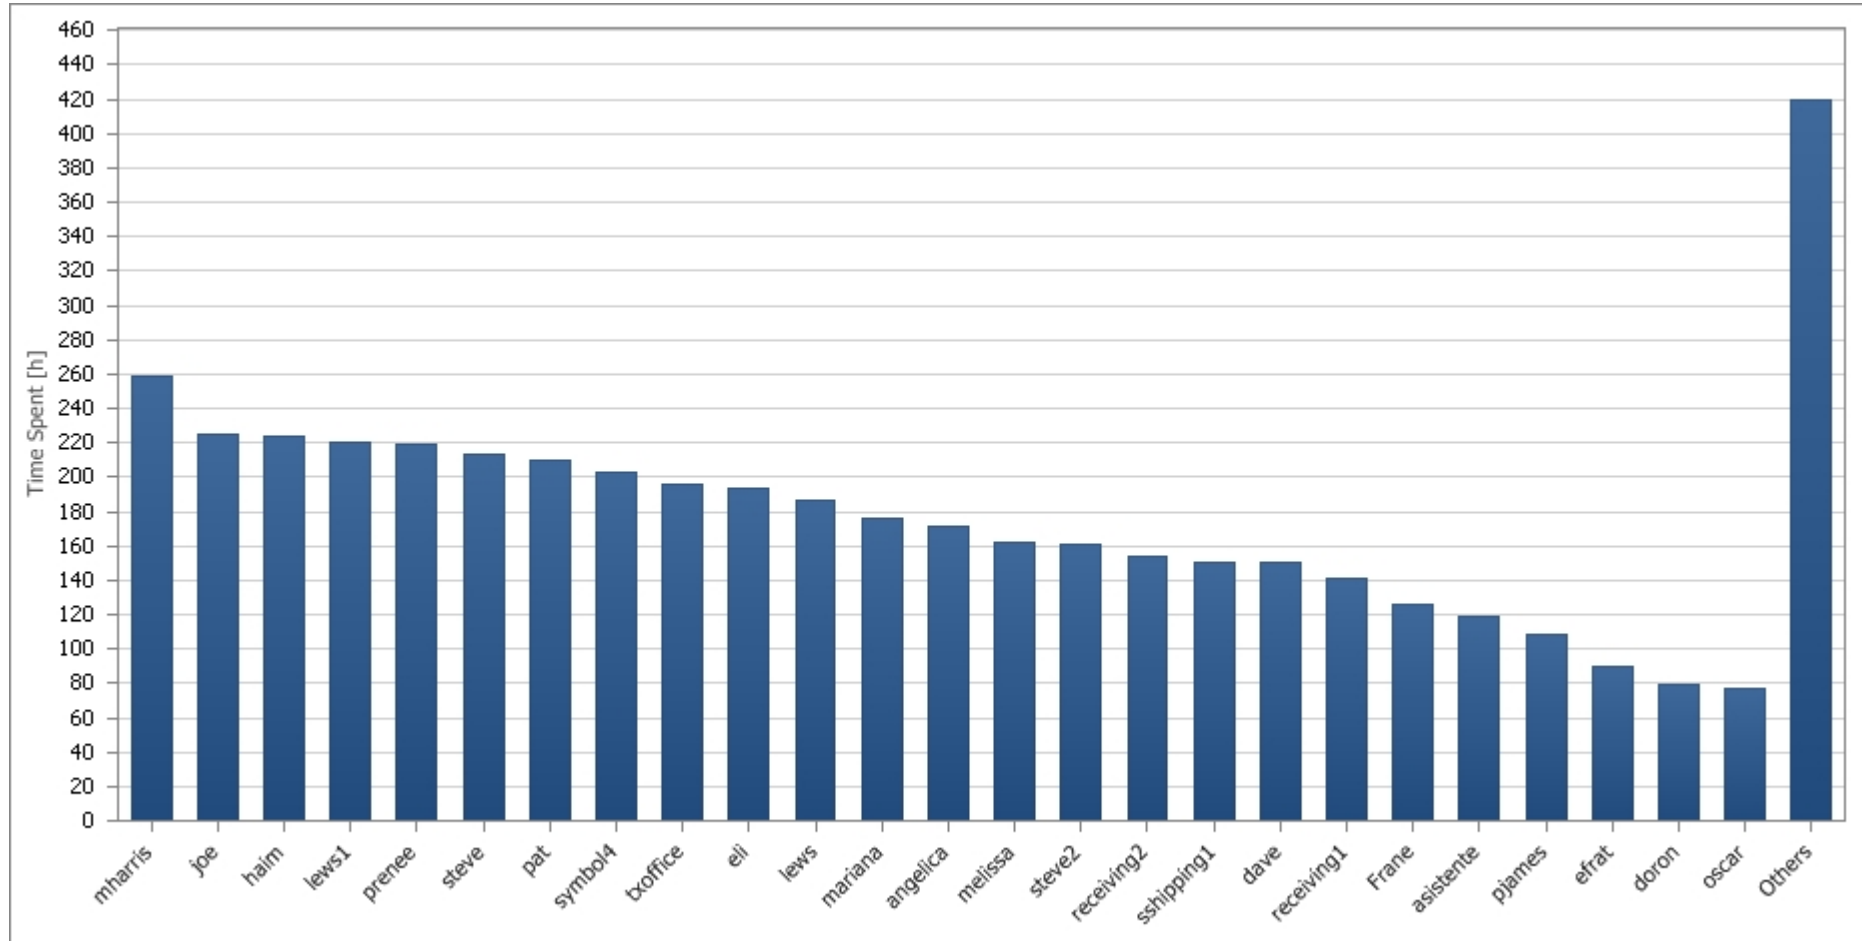

## Most Active Users by State

[9/1/2010 12:00:00 AM - 9/30/2010 11:59:59 PM]

States: Active, Idle

Full Name	Time Spent
mharris	258h 43m
joe	224h 24m
haim	223h 18m
lews1	219h 42m
prenee	218h 36m
steve	212h 55m
pat	209h 38m
symbol4	203h 02m
txoffice	195h 18m
eli	193h 10m
lews	186h 51m
mariana	176h 06m
angelica	171h 27m
melissa	161h 51m
steve2	161h 04m
receiving2	153h 27m
sshipping1	150h 41m
dave	150h 40m
receiving1	140h 24m
Frane	125h 24m
asistente	119h 04m
pjames	108h 37m
efrat	89h 29m
doron	78h 40m
oscar	76h 30m
sshipping2	72h 41m
jmoss	66h 09m
mhaygood	57h 44m
copar	57h 12m
aanthony	49h 38m
tal	21h 42m
craig	18h 42m
jwilliams	18h 18m
rae	15h 37m
tap	07h 27m
omar	07h 26m
autozone	07h 07m
pcalderon	06h 43m

Full Name	Time Spent
john	06h 26m
aup	03h 44m
pcustserv2	02h 23m
kroberts	00h 27m
Totals:	4628h 26m