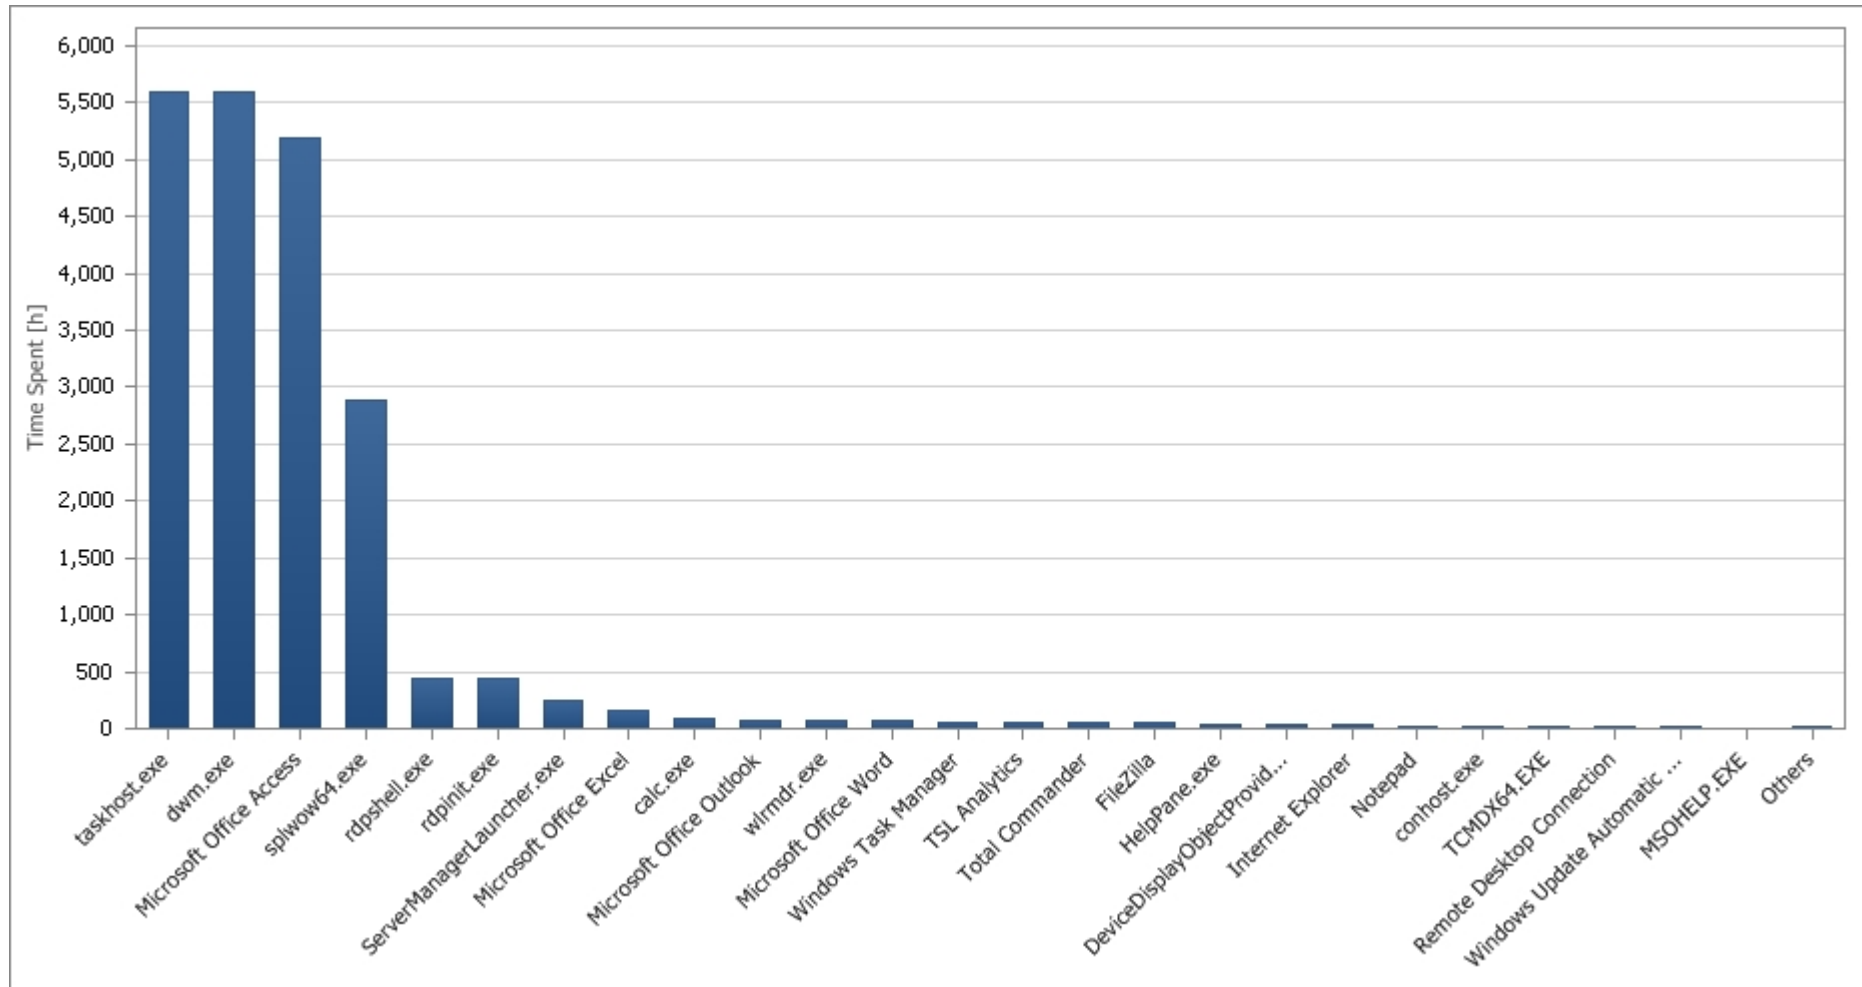

Most Used Applications

[9/1/2010 12:00:00 AM - 9/30/2010 11:59:59 PM]

Application Name	Time Spent
taskhost.exe	5596h 31m
dwm.exe	5595h 43m
Microsoft Office Access	5193h 57m
splwow64.exe	2879h 54m
rdpinit.exe	432h 53m
rdpshell.exe	432h 53m
ServerManagerLauncher.exe	248h 55m
Microsoft Office Excel	153h 47m
calc.exe	90h 10m
Microsoft Office Outlook	70h 51m
wlrmr.exe	69h 33m
Microsoft Office Word	65h 34m
Windows Task Manager	53h 40m
TSL Analytics	50h 59m
Total Commander	50h 45m
FileZilla	50h 24m
HelpPane.exe	38h 52m
DeviceDisplayObjectProvider.exe	38h 15m
Internet Explorer	38h 12m
Notepad	23h 51m
conhost.exe	17h 27m
TCMDX64.EXE	17h 23m
Remote Desktop Connection	13h 58m
Windows Update Automatic Updates	11h 53m
MSOHELP.EXE	08h 28m
WinRAR	07h 22m
TSTheme.exe	05h 30m
WerFault.exe	04h 21m
dwwin.exe	01h 36m
ping.exe	01h 22m
FOXITR~1.EXE	01h 08m
CPWSave.exe	01h 05m
LogonUI.exe	00h 27m
Windows? installer	00h 09m
jre-6u21-windows-i586-iftw-rv.exe	00h 09m
sethc.exe	00h 06m
fixmapi.exe	00h 03m
AVG8AdminServerMonitor.exe	00h 00m

Application Name	Time Spent
avgtray.exe	00h 00m
Totals:	21268h 03m