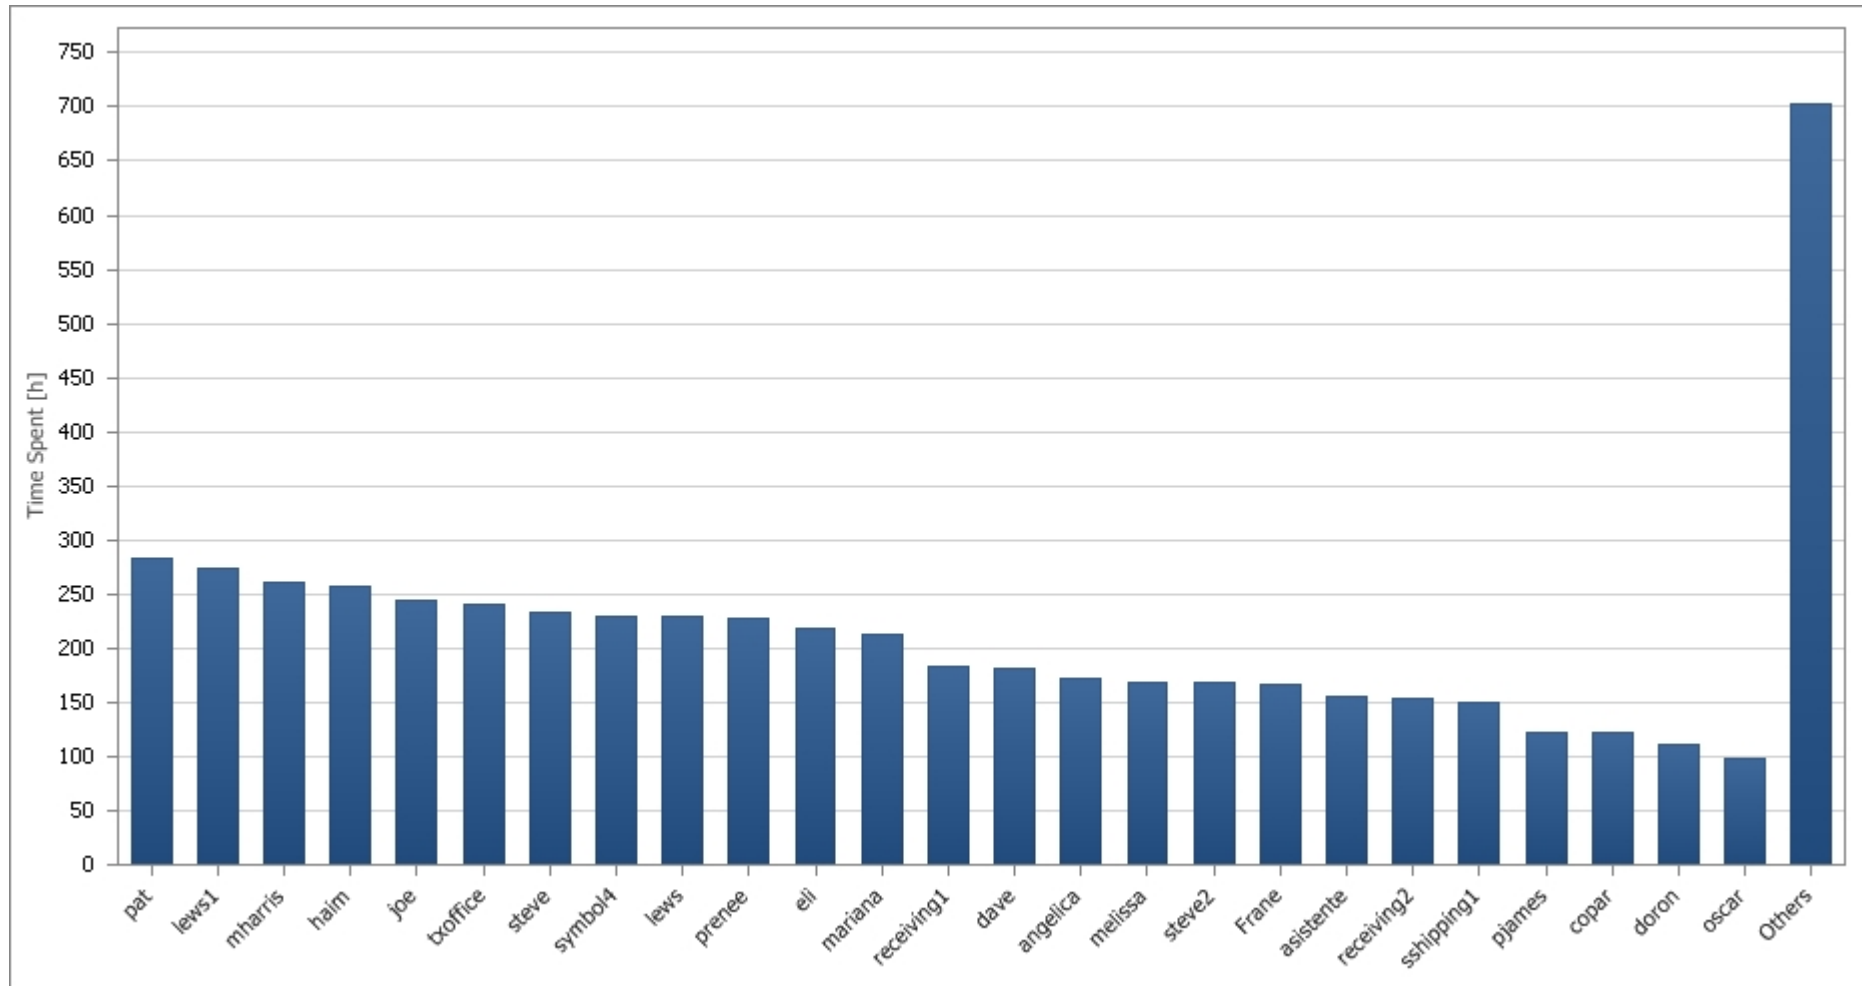

Most Active Users by State

[9/1/2010 12:00:00 AM - 9/30/2010 11:59:59 PM]

Full Name	Time Spent
pat	282h 04m
lews1	274h 27m
mharris	260h 58m
haim	256h 58m
joe	243h 56m
txoffice	239h 45m
steve	232h 10m
symbol4	229h 24m
lews	229h 07m
prenee	228h 07m
eli	218h 02m
mariana	212h 59m
receiving1	183h 28m
dave	181h 28m
angelica	172h 10m
melissa	167h 59m
steve2	167h 54m
Frane	165h 35m
asistente	154h 32m
receiving2	153h 27m
sshipping1	150h 41m
pjames	121h 30m
copar	121h 12m
doron	110h 57m
oscar	98h 03m
efrat	91h 30m
sshipping2	86h 27m
craig	74h 55m
jmoss	69h 02m
mhaygood	67h 44m
aanthony	65h 25m
tal	62h 12m
omar	43h 55m
rae	33h 36m
jwilliams	30h 20m
john	24h 43m
aup	16h 03m
autozone	11h 47m

Full Name	Time Spent
tap	11h 36m
pcalderon	06h 43m
pcustserv2	02h 23m
buck	02h 00m
ccreel	01h 46m
kroberts	00h 27m
joe2	00h 03m
Totals:	5559h 33m