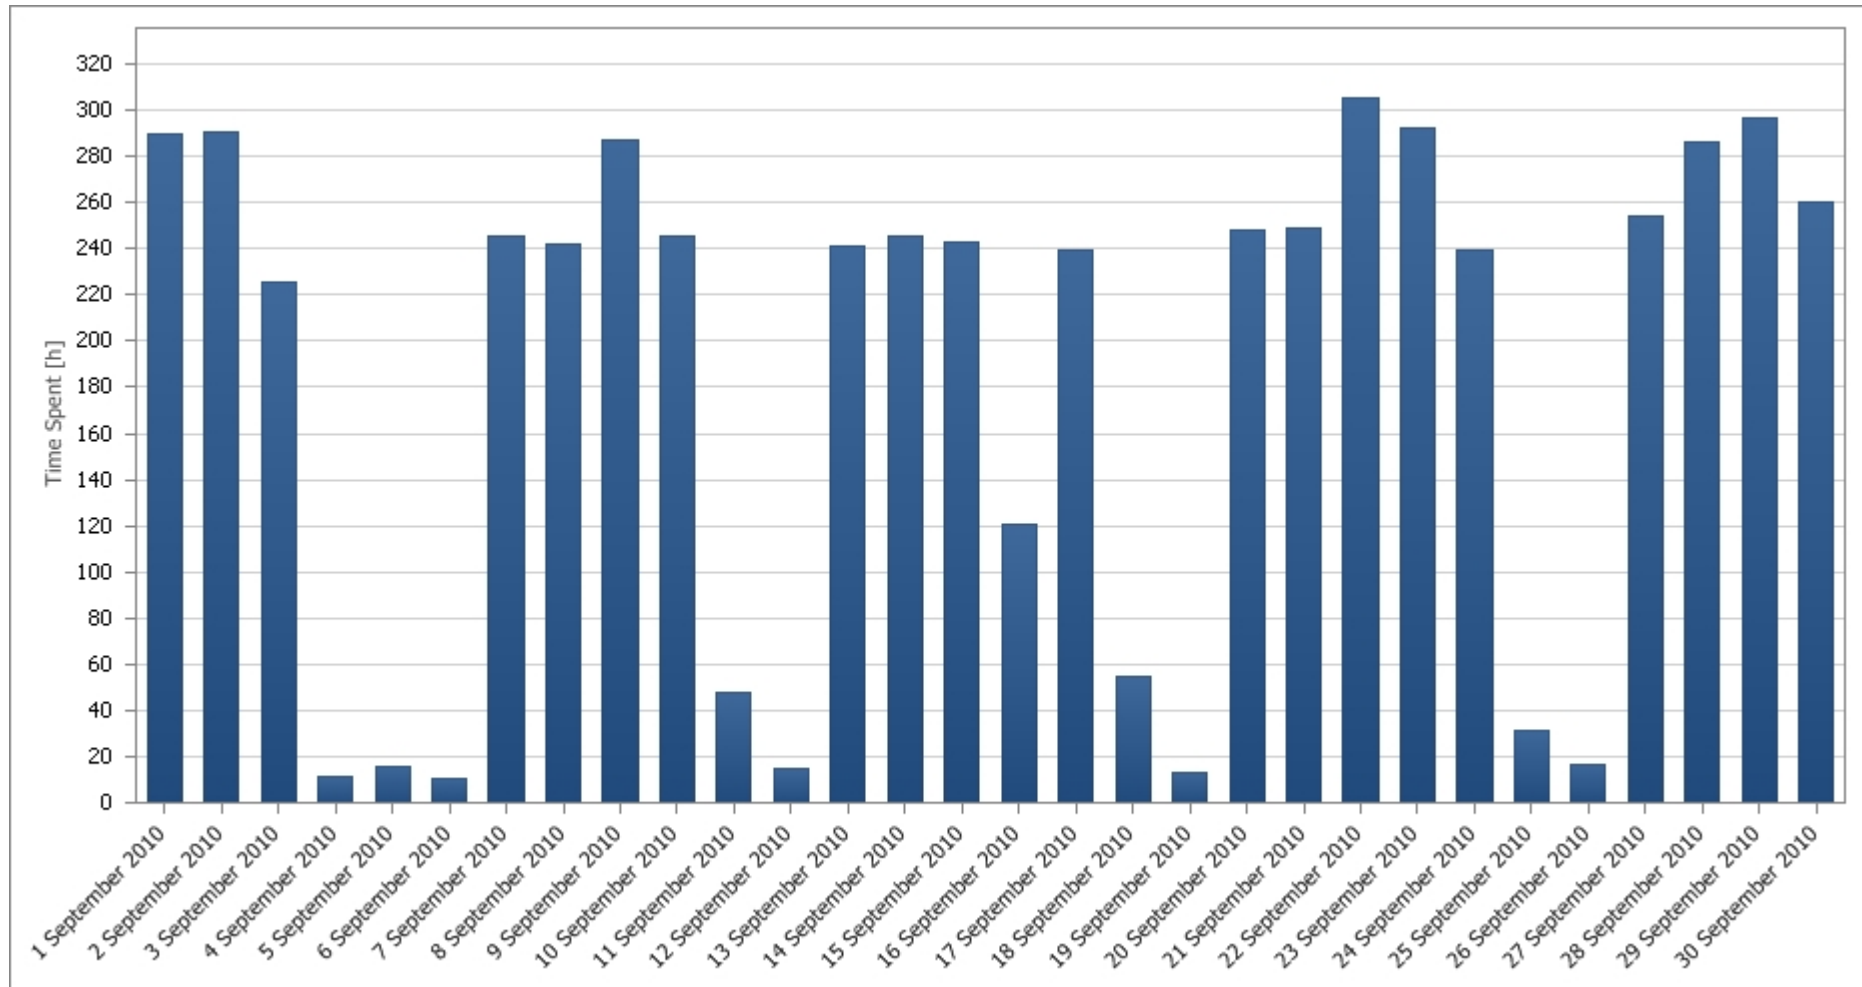

## Monthly Activity

[9/1/2010 12:00:00 AM - 9/30/2010 11:59:59 PM]

Date	Time Spent
9/1/2010	289h 56m
9/2/2010	290h 31m
9/3/2010	225h 06m
9/4/2010	11h 29m
9/5/2010	15h 44m
9/6/2010	10h 44m
9/7/2010	245h 01m
9/8/2010	241h 49m
9/9/2010	287h 16m
9/10/2010	245h 50m
9/11/2010	47h 48m
9/12/2010	14h 25m
9/13/2010	240h 48m
9/14/2010	245h 31m
9/15/2010	243h 09m
9/16/2010	120h 34m
9/17/2010	239h 01m
9/18/2010	54h 17m
9/19/2010	12h 48m
9/20/2010	247h 41m
9/21/2010	249h 00m
9/22/2010	305h 07m
9/23/2010	292h 42m
9/24/2010	238h 58m
9/25/2010	31h 25m
9/26/2010	16h 21m
9/27/2010	254h 03m
9/28/2010	286h 09m
9/29/2010	296h 24m
9/30/2010	259h 54m
Totals:	5559h 33m