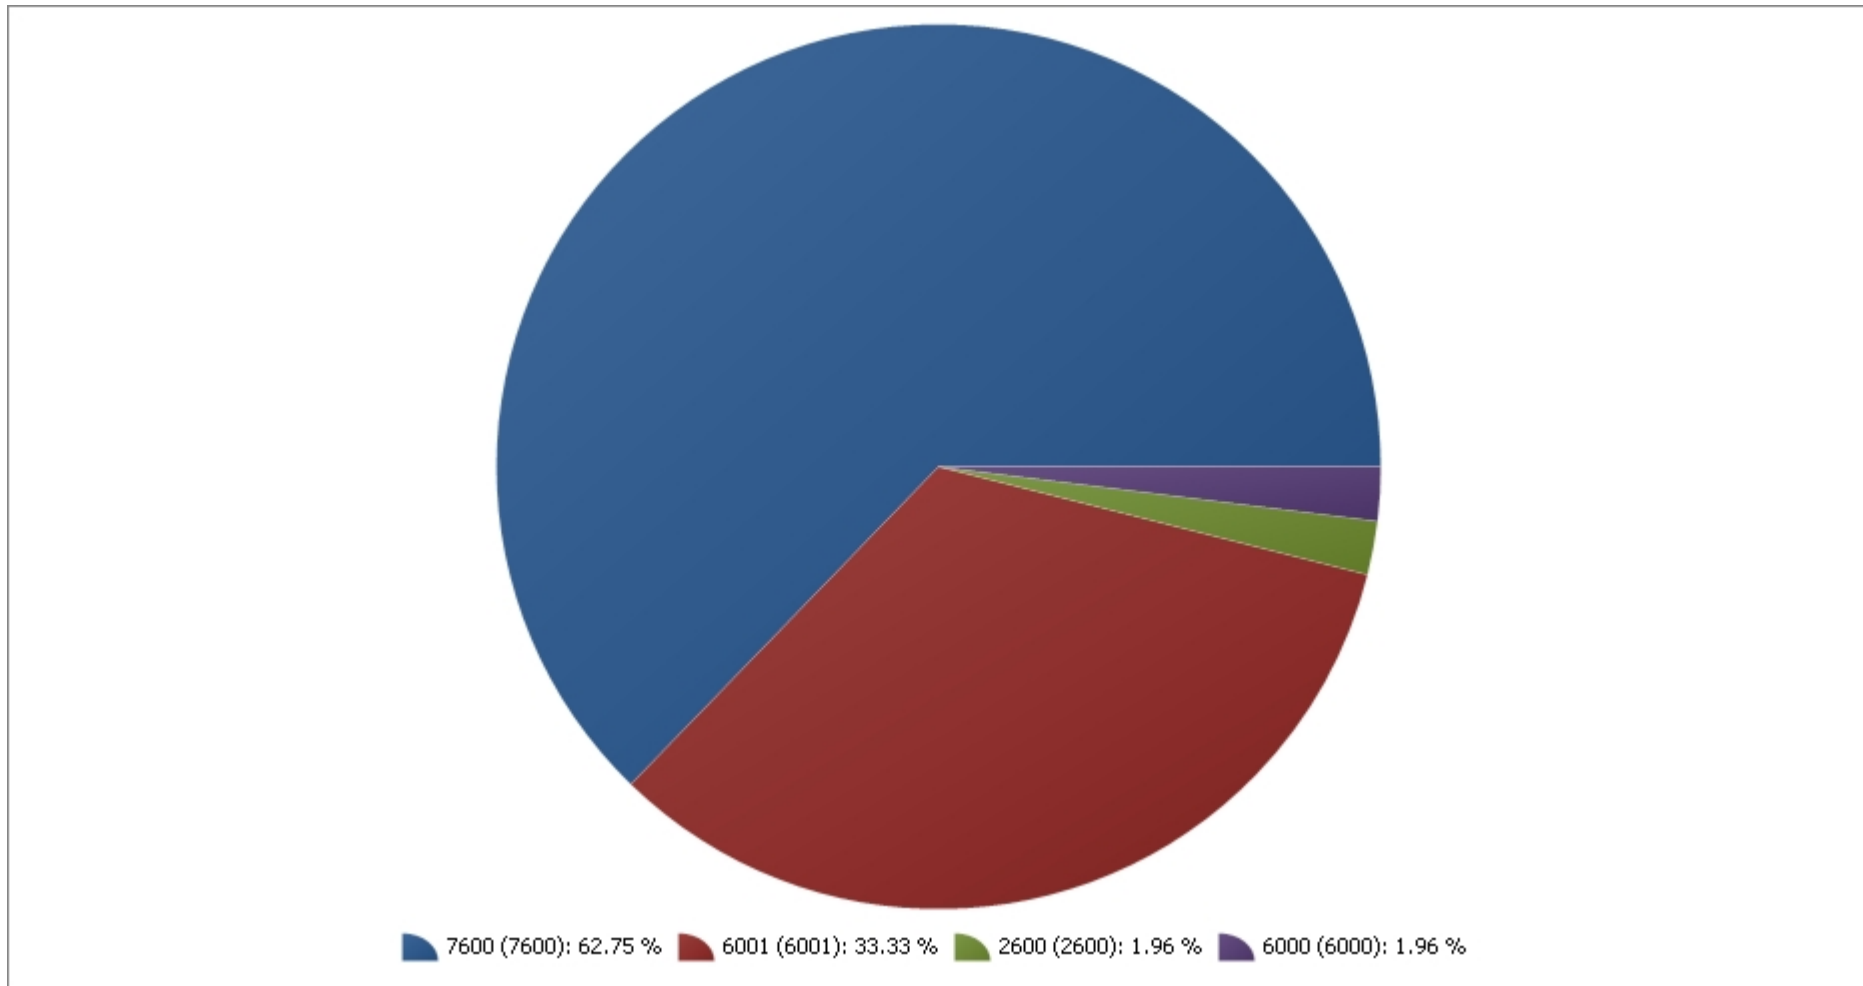

## Client Versions

[11/17/2010 12:00:00 AM - 11/24/2010 11:59:59 PM]

User
Client Version: 2600 (2600) (Count=1)
mhaygood
Client Version: 6000 (6000) (Count=1)
omar
Client Version: 6001 (6001) (Count=17)
aup
kroberts
prenee
receiving3
symbol4
tap
sshipping2
pat
sshipping1
steve2
aanthony
copar
lews
lews1
pcalderon
pjames
txoffice
Client Version: 7600 (7600) (Count=32)
craig
oscar
dave
Frane
jhancock
joe
kathy
mharris
pat
patricia
pjames
prenee
Administrator
jmoos
lews1
mariana