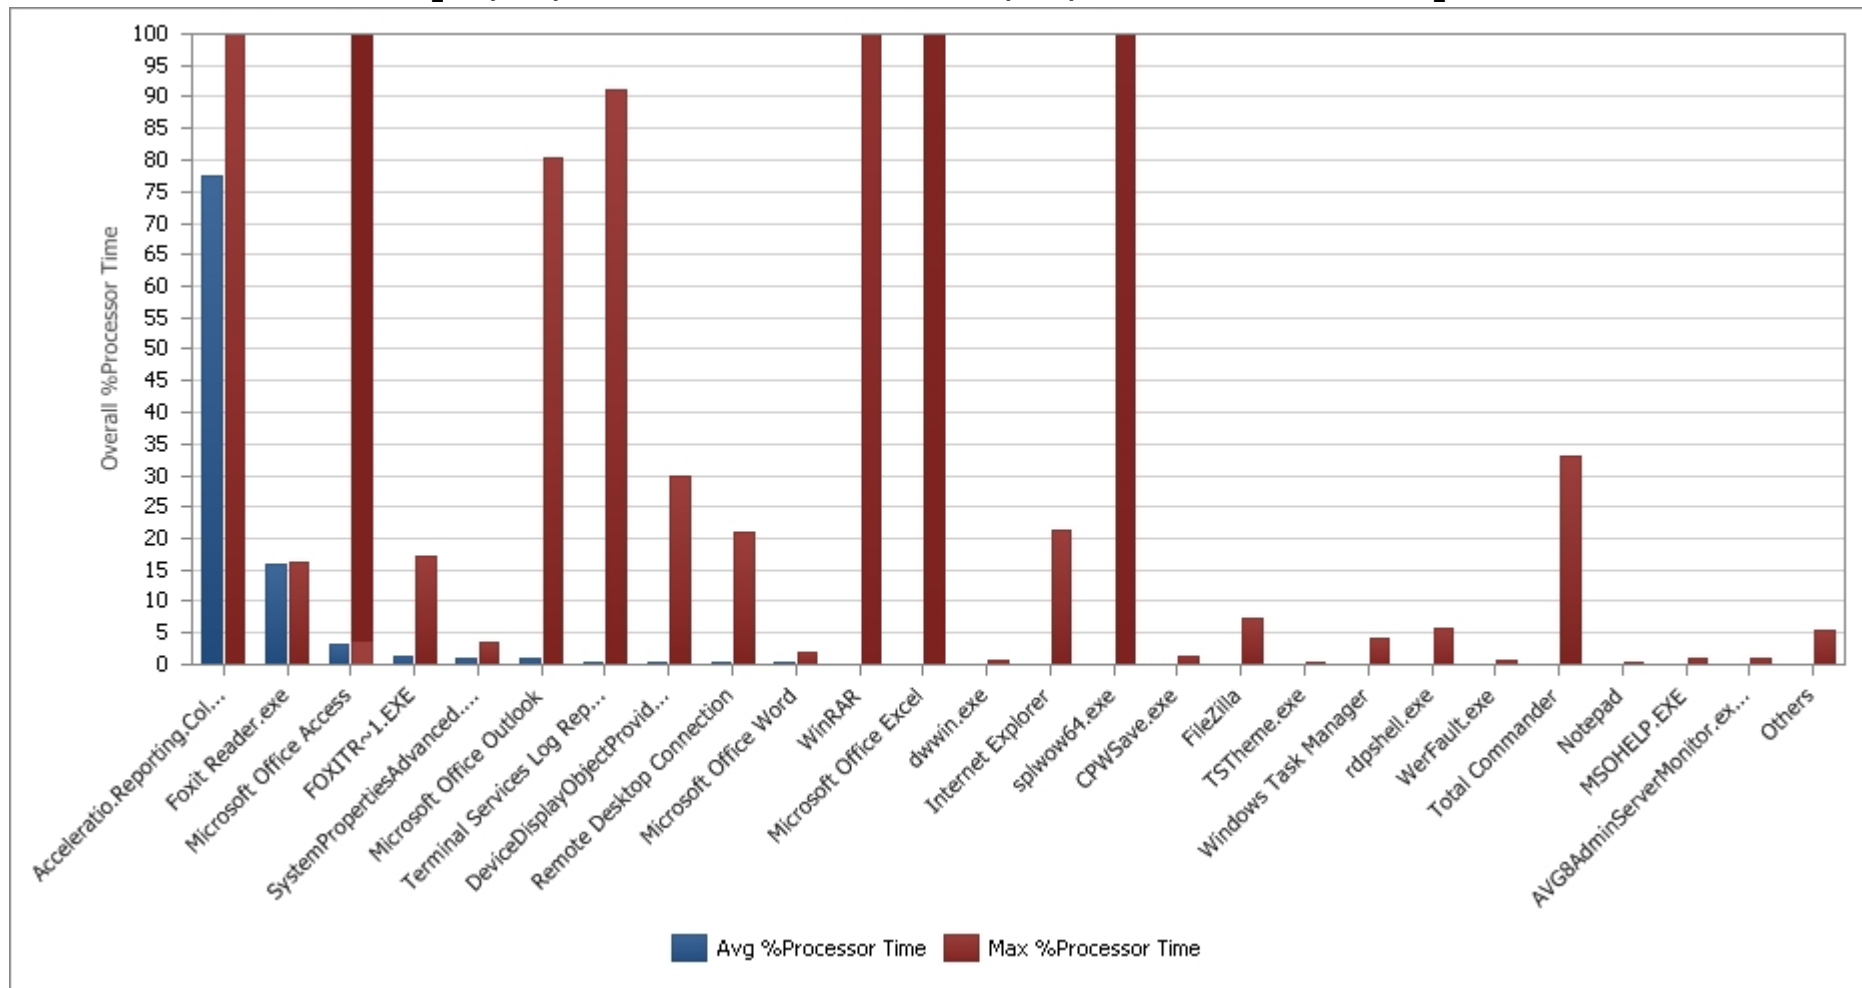

## Overall Processor Performance by Application

[11/10/2010 12:00:00 AM - 11/24/2010 11:59:59 PM]

| Application                             | Avg %Processor Time | Max %Processor Time |
|---|---------------------|---------------------|
| Acceleratio.Reporting.Collector.exe     | 77.47               | 102.66              |
| Foxit Reader.exe                        | 15.78               | 16.09               |
| Microsoft Office Access                 | 3.16                | 34673.91            |
| FOXITR~1.EXE                            | 1.39                | 17.03               |
| SystemPropertiesAdvanced.exe            | 0.89                | 3.44                |
| Microsoft Office Outlook                | 0.87                | 80.47               |
| Terminal Services Log Reporting Console | 0.47                | 91.08               |
| DeviceDisplayObjectProvider.exe         | 0.35                | 29.69               |
| Remote Desktop Connection               | 0.21                | 21.09               |
| Microsoft Office Word                   | 0.18                | 1.88                |
| Microsoft Office Excel                  | 0.15                | 809.69              |
| WinRAR                                  | 0.15                | 172.81              |
| dwwin.exe                               | 0.13                | 0.62                |
| Internet Explorer                       | 0.12                | 21.37               |
| splwow64.exe                            | 0.1                 | 538.91              |
| CPWSave.exe                             | 0.09                | 1.41                |
| FileZilla                               | 0.07                | 7.19                |
| rdpshell.exe                            | 0.04                | 5.62                |
| WerFault.exe                            | 0.04                | 0.62                |
| TSTheme.exe                             | 0.04                | 0.16                |
| Windows Task Manager                    | 0.04                | 4.22                |
| Notepad                                 | 0.02                | 0.31                |
| Total Commander                         | 0.02                | 33.12               |
| AVG8AdminServerMonitor.exe              | 0.01                | 0.94                |
| MSOHELP.EXE                             | 0.01                | 1.09                |
| conhost.exe                             | 0                   | 0.16                |
| HelpPane.exe                            | 0                   | 0.62                |
| rdpinit.exe                             | 0                   | 1.25                |
| calc.exe                                | 0                   | 0.62                |
| jre-6u22-windows-i586-iftw-rv.exe       | 0                   | 1.72                |
| avgtray.exe                             | 0                   | 0.78                |
| wlrmrdr.exe                             | 0                   | 0.16                |
| nlbmgr.exe                              | 0                   | 0.16                |
| Totals:                                 | AVG=3.08            | MAX=34673.91        |