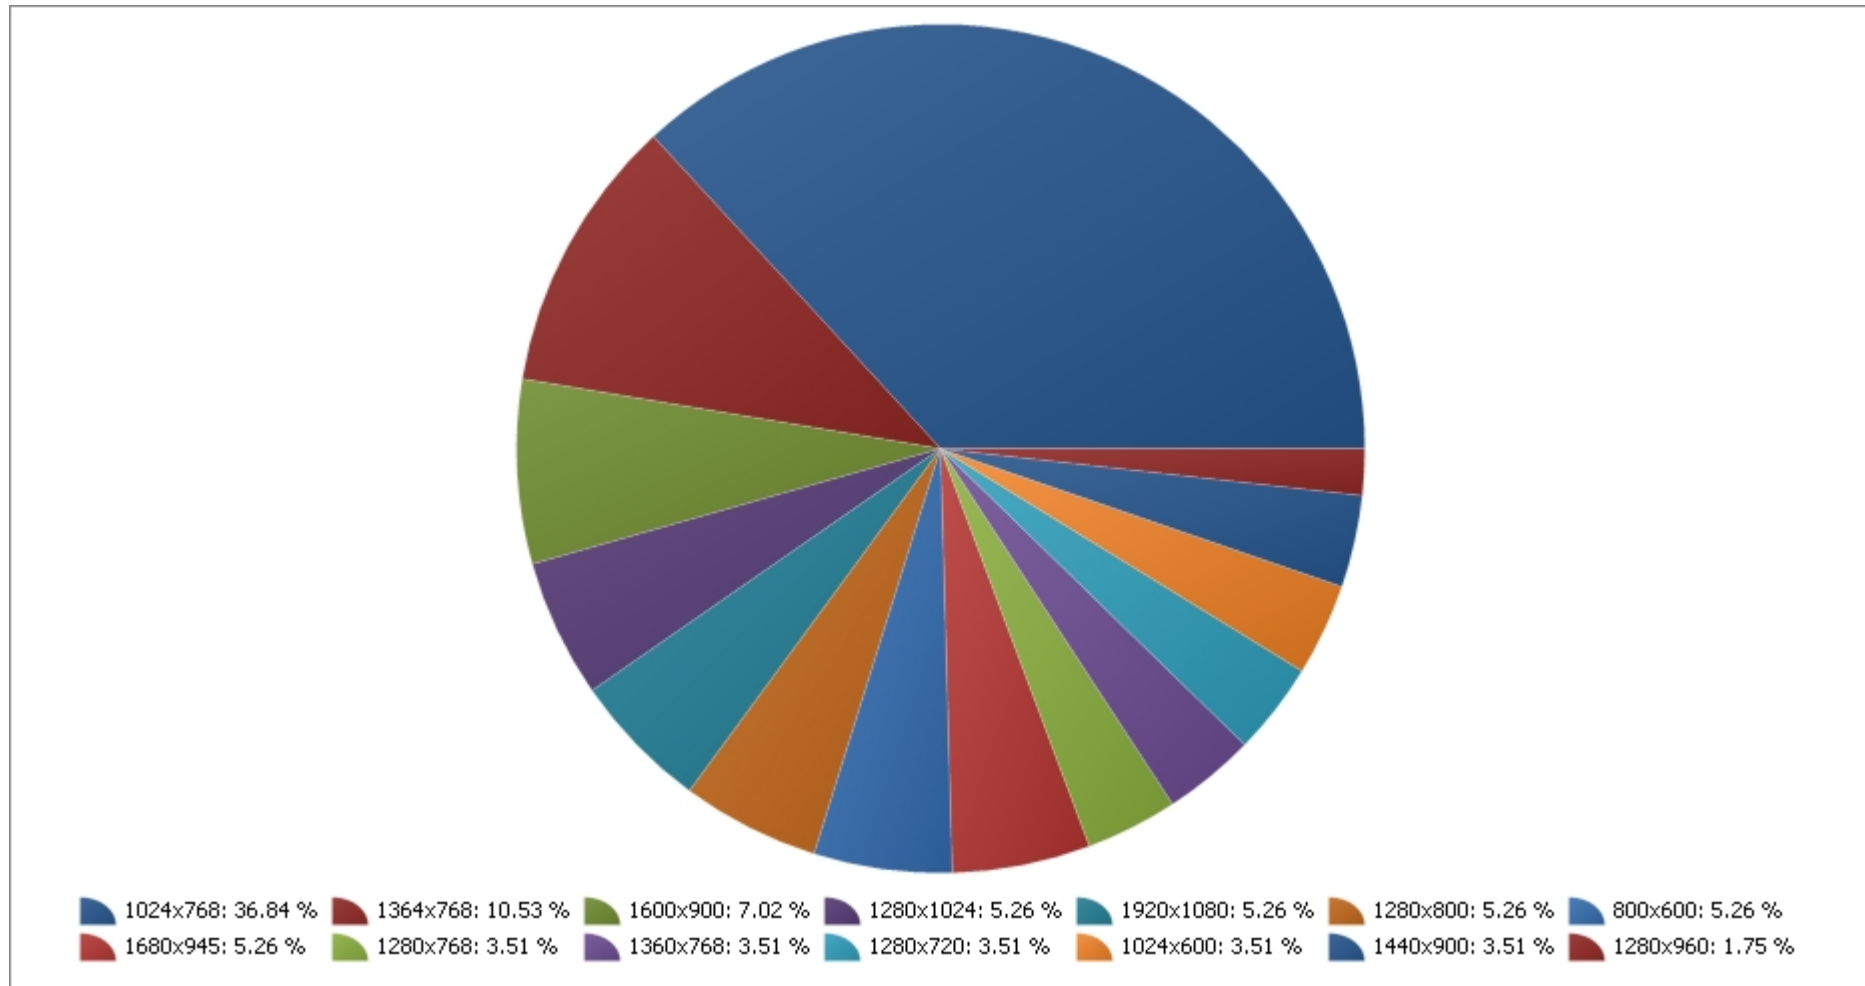

Screen Resolutions Use

[11/17/2010 12:00:00 AM - 11/24/2010 11:59:59 PM]

User
Screen Resolution: 1024x600 (Count=2)
prenee
receiving3
Screen Resolution: 1024x768 (Count=21)
lews
mharris
receiving1
Administrator
aup
efrat
mariana
aanthony
angelica
Frane
joe2
kathy
lews1
pcalderon
pjames
receiving2
sshipping2
kroberts
mhaygood
sshipping1
tap
Screen Resolution: 1280x1024 (Count=3)
lews
pat
patricia
Screen Resolution: 1280x720 (Count=2)
dave
pat
Screen Resolution: 1280x768 (Count=2)
jmoos
prenee
Screen Resolution: 1280x800 (Count=3)
efrat
doron
omar
Screen Resolution: 1280x960 (Count=1)

User
haim
Screen Resolution: 1360x768 (Count=2)
oscar
asistente
Screen Resolution: 1364x768 (Count=6)
tal
bfeff
dave
john
oscar
steve
Screen Resolution: 1440x900 (Count=2)
jhancock
joe
Screen Resolution: 1600x900 (Count=4)
lews1
steve2
steve
txoffice
Screen Resolution: 1680x945 (Count=3)
prenee
steve2
pjames
Screen Resolution: 1920x1080 (Count=3)
craig
pat
steve2
Screen Resolution: 800x600 (Count=3)
copar
txoffice
symbol4