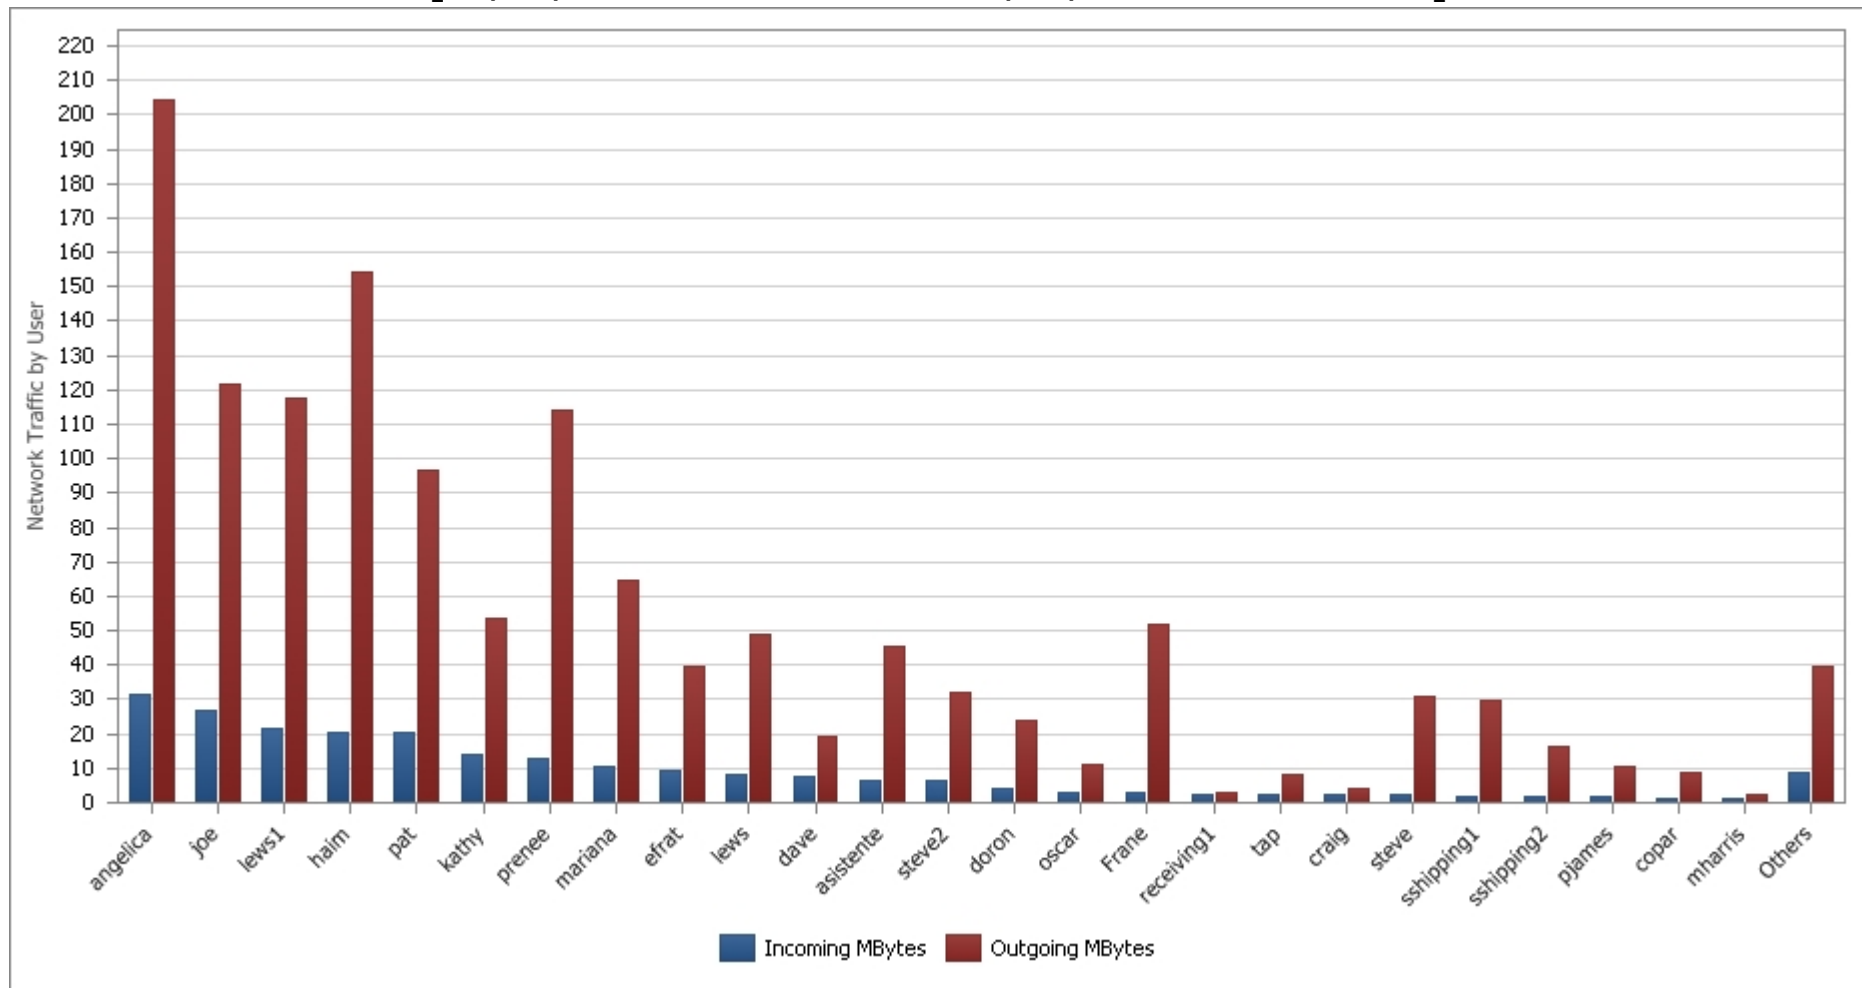

Network Traffic by User

[11/17/2010 12:00:00 AM - 11/24/2010 11:59:59 PM]

User	Incoming MBytes	Outgoing MBytes
Organizational Unit: Unknown		
aanthony	0.09	0.98
Administrator	0.06	9.88
angelica	31.15	204.27
asistente	6.22	45.18
aup	0.26	0.75
bfeff	0.58	0.63
copar	1.37	8.93
craig	2.28	4.2
dave	7.43	19.45
doron	4.09	23.6
efrat	9.31	39.42
Frane	2.68	52.08
haim	20.2	154.43
jhancock	0.25	0.73
jmoss	1.08	2.86
joe	26.82	121.84
joe2	0.87	3.65
john	0.3	1.2
kathy	13.93	53.6
kroberts	0.04	0.22
lews	8.13	48.93
lews1	21.28	117.52
mariana	10.41	64.63
mharris	1.09	2.48
mhaygood	0.21	0.87
omar	0.21	0.59
oscar	3.15	11.02
pat	20.12	96.67
patricia	0.16	0.67
pcalderon	0.67	3.61
pjames	1.59	10.48
prenee	12.63	113.89
receiving1	2.46	2.68
receiving2	0.77	1.19
receiving3	0.45	1.51
sshipping1	1.96	29.4
sshipping2	1.74	16.06

User	Incoming MBytes	Outgoing MBytes
steve	2.11	30.72
steve2	6.2	32.08
symbol4	1	2.16
tal	0.9	4.82
tap	2.38	7.86
txoffice	0.95	3.54